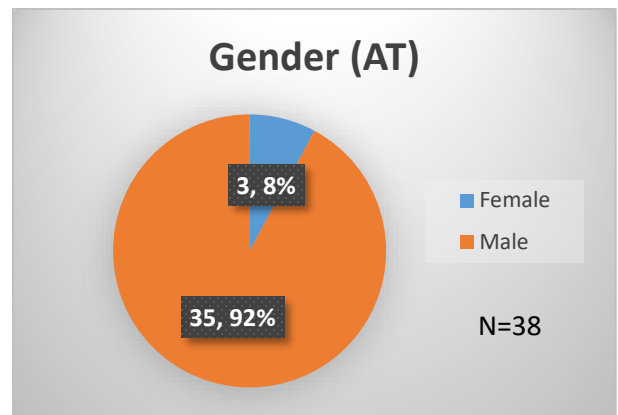

Daily Data Dashboard – November 16, 2022
Demographics for JTDC Population
Wednesday Morning Midnight Count

Total # of probation Involved youth¹: 1,022

¹ Probation Active: Any youth who is pending sentencing with an active social history, has been formally placed on probation or supervision with Cook County Juvenile Probation on the date of the report.

*Age, Gender and Race for Criminal Court population (N=2) is not represented in this report.

Data sources: cFive Supervisor – Probation Population and RMIS – JTDC Population

Daily Data Dashboard – November 16, 2022
Demographics for JTDC Population
Wednesday Morning Midnight Count