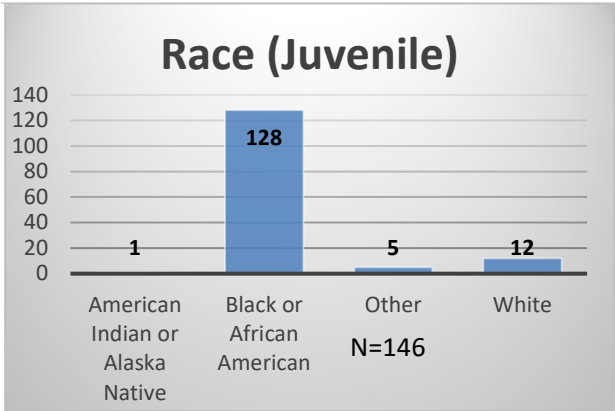

Daily Data Dashboard – November 16, 2022
Demographics for JTDC Population
Wednesday Morning Midnight Count

Total # of probation Involved youth¹: 1,022

¹ Probation Active: Any youth who is pending sentencing with an active social history, has been formally placed on probation or supervision with Cook County Juvenile Probation on the date of the report.

*Age, Gender and Race for Criminal Court population (N=2) is not represented in this report.

Data sources: cFive Supervisor – Probation Population and RMIS – JTDC Population

Daily Data Dashboard – November 16, 2022
Demographics for JTDC Population
Wednesday Morning Midnight Count