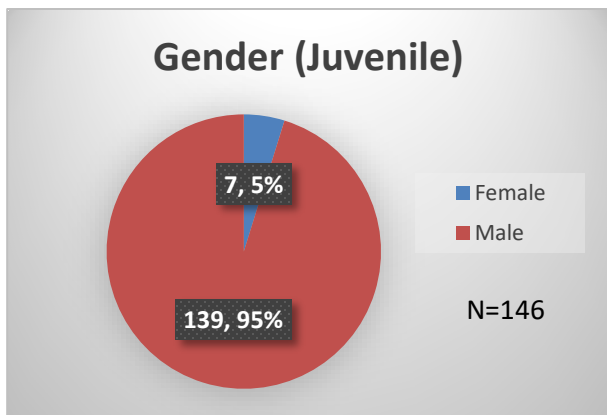

Daily Data Dashboard – November 16, 2022
Demographics for JTDC Population
Wednesday Morning Midnight Count

Total # of probation Involved youth¹: 1,022

¹ Probation Active: Any youth who is pending sentencing with an active social history, has been formally placed on probation or supervision with Cook County Juvenile Probation on the date of the report.

*Age, Gender and Race for Criminal Court population (N=2) is not represented in this report.

Data sources: cFive Supervisor – Probation Population and RMIS – JTDC Population

Daily Data Dashboard – November 16, 2022
Demographics for JTDC Population
Wednesday Morning Midnight Count