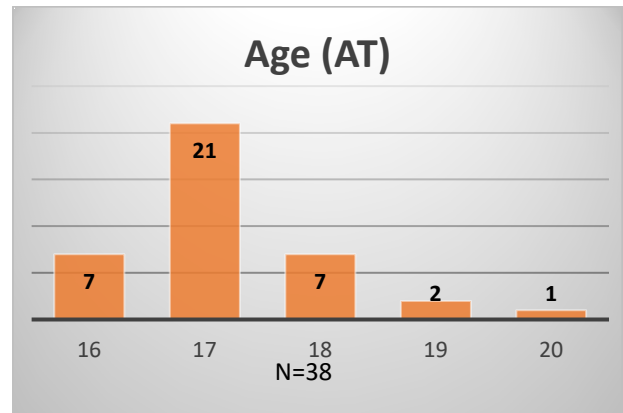

Daily Data Dashboard – November 16, 2022
Demographics for JTDC Population
Wednesday Morning Midnight Count

Total # of probation Involved youth¹: 1,022

¹ Probation Active: Any youth who is pending sentencing with an active social history, has been formally placed on probation or supervision with Cook County Juvenile Probation on the date of the report.

*Age, Gender and Race for Criminal Court population (N=2) is not represented in this report.

Data sources: cFive Supervisor – Probation Population and RMIS – JTDC Population

Daily Data Dashboard – November 16, 2022
Demographics for JTDC Population
Wednesday Morning Midnight Count