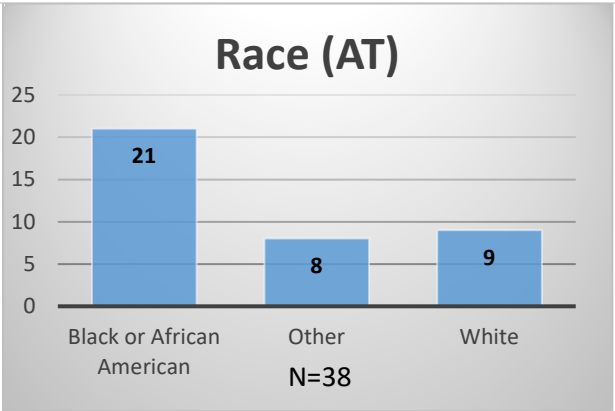

Daily Data Dashboard – November 16, 2022
Demographics for JTDC Population
Wednesday Morning Midnight Count

Total # of probation Involved youth¹: 1,022

¹ Probation Active: Any youth who is pending sentencing with an active social history, has been formally placed on probation or supervision with Cook County Juvenile Probation on the date of the report.

*Age, Gender and Race for Criminal Court population (N=2) is not represented in this report.

Data sources: cFive Supervisor – Probation Population and RMIS – JTDC Population

Daily Data Dashboard – November 16, 2022
Demographics for JTDC Population
Wednesday Morning Midnight Count