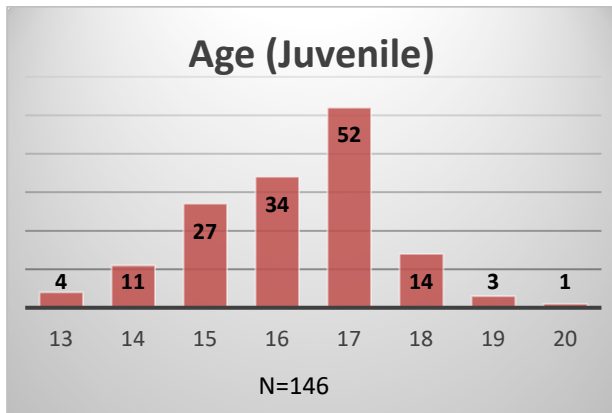

Daily Data Dashboard – November 16, 2022
Demographics for JTDC Population
Wednesday Morning Midnight Count

Total # of probation Involved youth¹: 1,022

¹ Probation Active: Any youth who is pending sentencing with an active social history, has been formally placed on probation or supervision with Cook County Juvenile Probation on the date of the report.

*Age, Gender and Race for Criminal Court population (N=2) is not represented in this report.

Data sources: cFive Supervisor – Probation Population and RMIS – JTDC Population

Daily Data Dashboard – November 16, 2022
Demographics for JTDC Population
Wednesday Morning Midnight Count