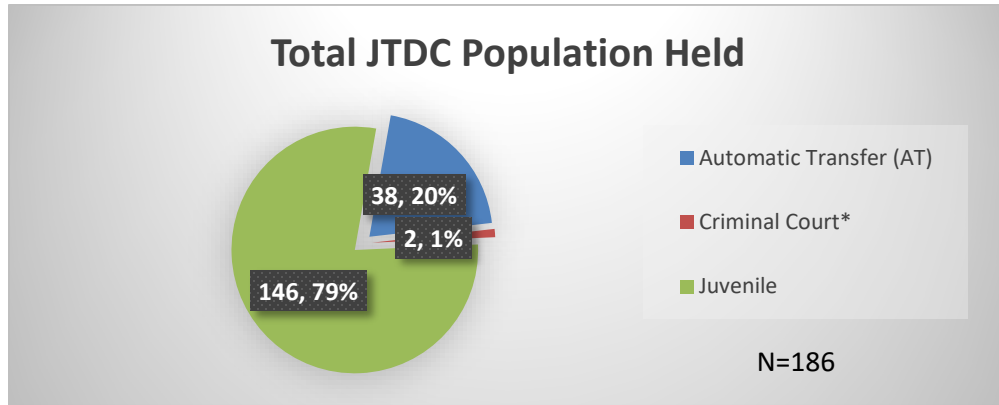

Daily Data Dashboard – November 16, 2022
Demographics for JTDC Population
Wednesday Morning Midnight Count

Total # of probation Involved youth¹: 1,022

¹ Probation Active: Any youth who is pending sentencing with an active social history, has been formally placed on probation or supervision with Cook County Juvenile Probation on the date of the report.

*Age, Gender and Race for Criminal Court population (N=2) is not represented in this report.

Data sources: cFive Supervisor – Probation Population and RMIS – JTDC Population

Daily Data Dashboard – November 16, 2022
Demographics for JTDC Population
Wednesday Morning Midnight Count